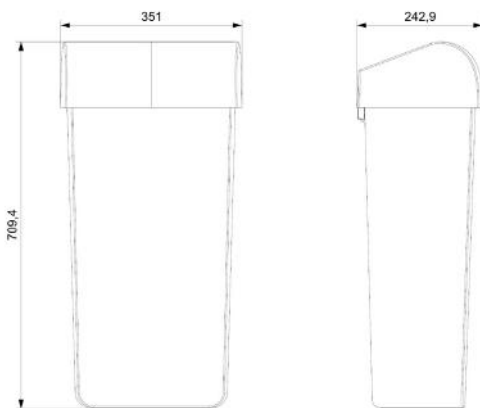

TIMELESS BIN

REF
EAN

ALR33000
8427950337734
White

ALR33600
8427950394690
Black

General description

- Made from high-quality and durable recycled polypropylene
- Detachable lid
- Can be mounted on a wall bracket or installed directly with screws

Location

- Toilets and bathrooms.

Dimensions (mm)

Package

- 4 units per package (2 boxes)

Comments

- In line with the aesthetics of the Timeless range

Materials

- Made from recycled polypropylene

Colour/Finish

- White bucket and head
- Black bucket and head

Capacity

- 40 litres

Dimensions without packaging

ALR33000/ALR33600			
Height	Width	Depth	Weight
709,4 mm	351 mm	242,9 mm	2,47 Kg

Dimensions with packaging

ALR33000/ALR33600				
	Height	Width	Depth	Weight
Body	855 mm	240 mm	350 mm	5,7 kg
Poppet	265 mm	365 mm	520 mm	2,11 Kg